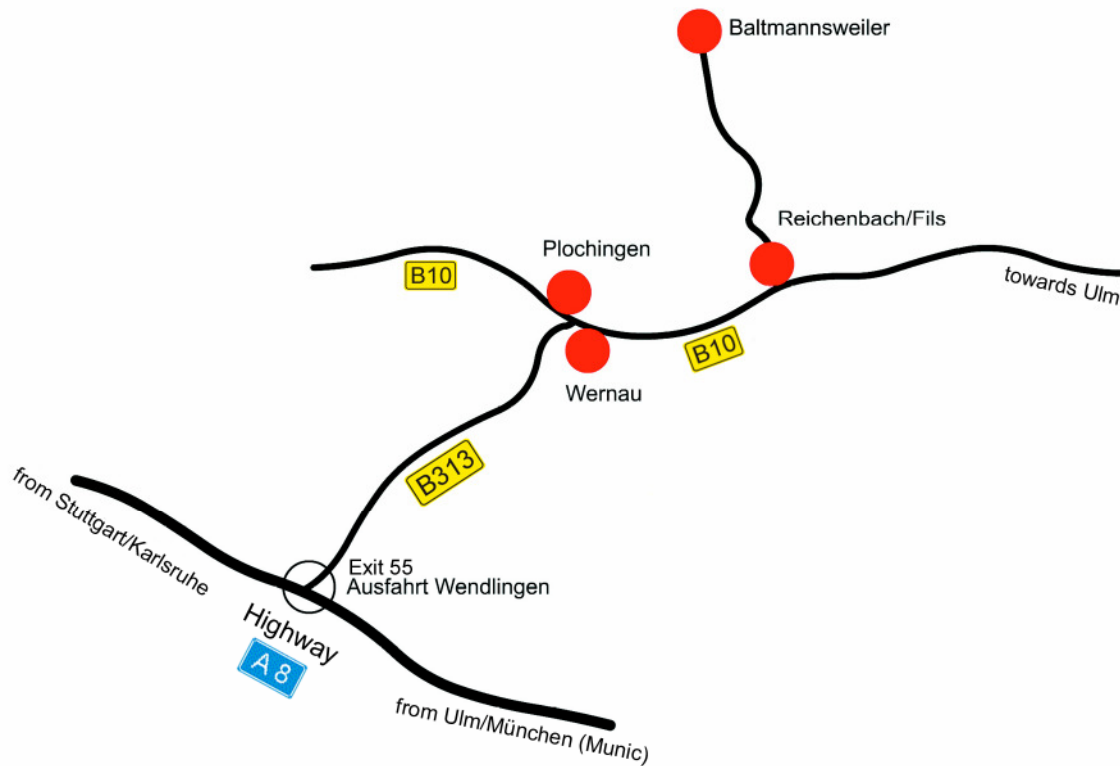

Your way to Halm

Richard Halm GmbH + Co.KG
Silcherstrasse 54 – 58
73666 Baltmannsweiler
Tel.: +49 (0)7153-9202 -0

Coming from highway A8:

- take exit no. 55 Wendlingen to B313 direction Esslingen / Stuttgart
- after 6 km exit right to B10 direction Göppingen / Ulm
- take first exit (Reichenbach), first traffic light left, across B10 and go right after next traffic light towards Reichenbach-West
- follow main street, watch for yellow sign in Reichenbach direction Baltmannsweiler and turn left (second traffic light in town, approx. 500 m from city limit)
- continue street, at stop sign go straight (small angle to the right)
- when you reach Baltmannsweiler follow main street
- at round about take first exit towards Schorndorf
- next intersection go right (at the gas station)
- next intersection go right into Silcherstrasse, go past Halm building and take a left into Bebelstrasse, left again to parking lot Halm
- reception is in the office building to the left, the sales center (Vertriebszentrum) is straight at the end of the building